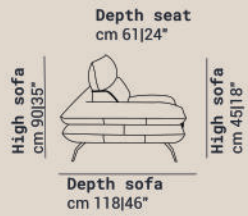

# MIRA

Chair left arm large  
cm 122|48" V008

Chair no arm large  
cm 88|35" V115

Chair RX power  
left arm large  
cm 122|48" V905

Chair RX no arm large  
cm 88|35" V704

Chair right arm large  
cm 122|48" V009

Chair no arm small  
cm 73|29" V114

Chair RX power  
right arm large  
cm 122|48" V906

Chair RX no arm small  
cm 73|29" V706

Chair left arm small  
cm 107|42" V002

Chair RX power  
left arm small  
cm 107|42" V903

Chair left arm small  
cm 107|42" V003

Chair RX power  
right arm small  
cm 107|42" V904

### Interiors

Seat: Foam - 35kg  
Arms: Foam - 25kg  
Back: Foam - 18kg  
Backrest: Foam - 18kg