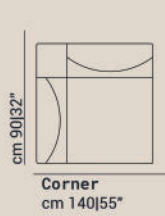

# MIRA

Chair left arm large  
cm 122|48" V008

Chair no arm large  
cm 88|35" V115

Chair RX power  
left arm large  
cm 122|48" V905

Chair RX no arm large  
cm 88|35" V704

Chair right arm large  
cm 122|48" V009

Chair no arm small  
cm 73|29" V114

Chair RX power  
right arm large  
cm 122|48" V906

Chair RX no arm small  
cm 73|29" V706

Chair left arm small  
cm 107|42" V002

Chair RX power  
left arm small  
cm 107|42" V903

Chair left arm small  
cm 107|42" V003

Chair RX power  
right arm small  
cm 107|42" V904