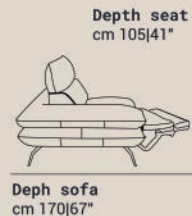

# MIRA

Chair left arm large  
cm 122|48" V008

Chair no arm large  
cm 88|35" V115

Chair RX power  
left arm large  
cm 122|48" V905

Chair RX no arm large  
cm 88|35" V704

Chair right arm large  
cm 122|48" V009

Chair no arm small  
cm 73|29" V114

Chair RX power  
right arm large  
cm 122|48" V906

Chair RX no arm small  
cm 73|29" V706

Chair left arm small  
cm 107|42" V002

Chair RX power  
left arm small  
cm 107|42" V903

### Interiors

Seat: Foam - 35kg  
Arms: Foam - 25kg  
Back: Foam - 18kg  
Backrest: Foam - 18kg