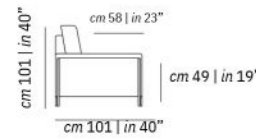

V119
cm 105 | in 41

Chair / Fauteuils

V903 - V904
cm 85 | in 33

Chair Small 1 arm RX
Batard 1 pls petit RX

V901 - V902
cm 95 | in 37

Chair medium 1 arm RX
Batard 1 pls moyen RX

V905 - V906
cm 107 | in 42

Chair Large 1 arm RX
Batard 1 pls grand RX

V706
cm 64 | in 25

Chair no arm RX
Chauffeuse 1 pls petit RX

V705
cm 75 | in 29

Chair no arm RX
Chauffeuse 1 pls moyen RX

V704
cm 87 | in 34

Chair no arm RX
Chauffeuse 1 pls grand RX

TAMARA

design Incanto lab