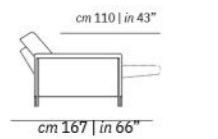

V119
cm 105 | in 41

Chair / Fauteuils

V903 - V904
cm 85 | in 33

Chair Small 1 arm RX
Batard 1 pls petit RX

V901 - V902
cm 95 | in 37

Chair medium 1 arm RX
Batard 1 pls moyen RX

V905 - V906
cm 107 | in 42

Chair Large 1 arm RX
Batard 1 pls grand RX

V706
cm 64 | in 25

Chair no arm RX
Chauffeuse 1 pls petit RX

V705
cm 75 | in 29

Chair no arm RX
Chauffeuse 1 pls moyen RX

V704
cm 87 | in 34

Chair no arm RX
Chauffeuse 1 pls grand RX

TAMARA

design Incanto lab