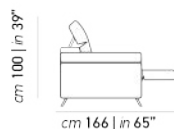

**V010**

cm 98 | in 33"

Chair / Fauteuils

**V020**

cm 160 | in 64"

2 seater / 2 places

**V030**

cm 215 | in 85"

## RELAX

**V119**

cm 98 | in 33"

Chair RX / Fauteuils RX

**V132**

cm 160 | in 64"

2 seater RX / 2 places RX

**V133**

cm 215 | in 85"

3 seater RX / 3 places RX

**V260**

cm 303 | in 119"

3 seater - 3 seat RX  
3 places - 3 places RX