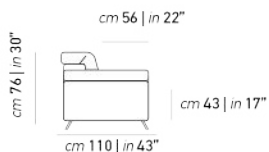

**V010**

cm 98 | in 33"

Chair / Fauteuils

**V020**

cm 160 | in 64"

2 seater / 2 places

**V030**

cm 215 | in 85"

## RELAX

**V119**

cm 98 | in 33"

Chair RX / Fauteuils RX

**V132**

cm 160 | in 64"

2 seater RX / 2 places RX

**V133**

cm 215 | in 85"

3 seater RX / 3 places RX

**V260**

cm 303 | in 119"

3 seater - 3 seat RX  
3 places - 3 places RX