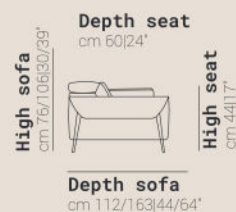

**Chair RX power**  
cm 114 | 45" V119

**Chair large left RX power**  
cm 111 | 44" V905

**Chair large right RX power**  
cm 111 | 44" V906

**Chair middle left RX power**  
cm 102 | 40" V901

**Chair middle right RX power**  
cm 102 | 40" V902

**Chair small left RX power**  
cm 91 | 36" V903

**Chair small right RX power**  
cm 91 | 36" V904