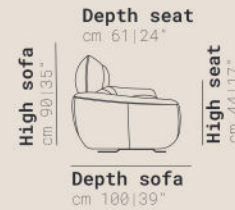

Chair large arm right
cm 113|44" V009

Chair rocking large arm right
cm 113|44" V009D

Depth seat
cm 61|24"
High seat
cm 90|35"
High seat
cm 44|17"
Depth sofa
cm 100|39"

DATA SHEET

Padding

Seat: Foam
Back: Foam + Feather
Arms: Foam

Chair
cm 127|50" V010

Chair maxi arm left
cm 124|49" V262

Chair maxi arm right
cm 124|49" V263

Chair large arm left
cm 113|44" V008

Chair middle arm left
cm 103|41" V006

Chair middle arm right
cm 103|41" V007

Chair rocking small arm left
cm 93|37" V002D

Chair rocking small arm right
cm 93|37" V003D

Chair rocking
cm 127|50" V010D

Chair rocking maxi arm left
cm 124|49" V262D

Chair rocking maxi arm right
cm 124|49" V263D

Chair rocking large arm left
cm 113|44" V008D

Chair rocking middle arm left
cm 103|41" V006D

Chair rocking middle arm right
cm 103|41" V007D

Chair rocking large arm right
cm 93|37" V002D

Chair rocking large arm right
cm 93|37" V003D