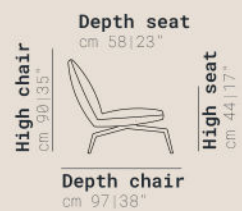

FUNKY

DATA SHEET

Padding

Seat: Foam
Back: Foam
Arms: Foam

Frame

Multilayer: 95%
Masonite: 5%

Suspension System

Seat: Webbing
Back: Springs

Other features

Seat: Fixed
Back: Fixed

Legs

The legs finishes are available according to our colour palettes.