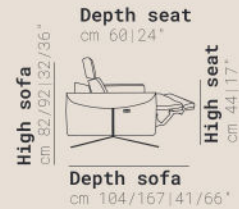

Chair RX power
cm 127|50" V119

**Chair large
left arm RX power**
cm 118|46" V905

**Chair large
right arm RX power**
cm 118|65" V906

**Chair small
left arm RX power**
cm 94|37" V903

**Chair small
right arm RX power**
cm 94|37" V904

DATA SHEET

Padding

Seat: Foam
Back: Foam
Arms: Foam
Backrest: Foam

Frame

Particle board: 20%
Multilayer: 30%
Fir: 30%
Masonite: 20%

Suspension System

Seat: Webbing + Nosag springs
Back: Webbing

Other features