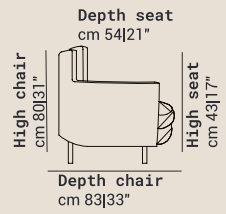

THEA

Chair
cm 74|29" V010

Chair swivel
cm 74|29" V014

DATA SHEET

Interiors

Seat: Foam
Back: Foam
Arms: Foam

Frame

Particle Board: 20%
Multilayer: 30%
Fir: 40%
Masonite: 10%

Suspension System

Seat: Webbing
Back: Webbing

Other Elements

Seating cushions: Fixed
Back cushions: Fixed
Arms: Fixed

Feet

Metal: Steel
Color finishes: Chrome / Smoke Grey