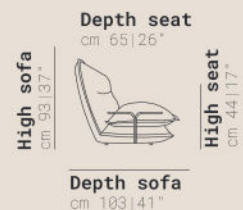

ALTEREGO

Distinguished by a soft and welcoming overlapping of cushions, on an agile metal structure, Alterego is a modular system conceived to create a multiplicity of furnishing situations, fitting into spaces of any size. The possibility of combining different fabrics, playing with textures and colors, helps to personalize each composition, matching any taste and context.

Se distinguant par une superposition douce et accueillante de coussins, sur une structure métallique agile, Alterego est un système modulaire conçu pour créer une multiplicité de situations d'aménagement, s'intégrant dans des espaces de toutes tailles. La possibilité de combiner différents tissus, en jouant avec les textures et les couleurs, permet de personnaliser chaque composition, en s'adaptant à tous les goûts et contextes.

DATA SHEET

Padding

Seat: Foam + Fiberfill
Back: Foam + Fiberfill
Arms: Fiberfill

Frame

Particle board: 10%
Multilayer: 30%
Fir: 40%
Masonite: 20%

Suspension System

Seat: Webbing
Back: Webbing

Other features

Seat: Removable (Zip)
Back: Fixed
Arms: Removable (Zip)

Legs

The legs finishes are available according to our colour palettes.