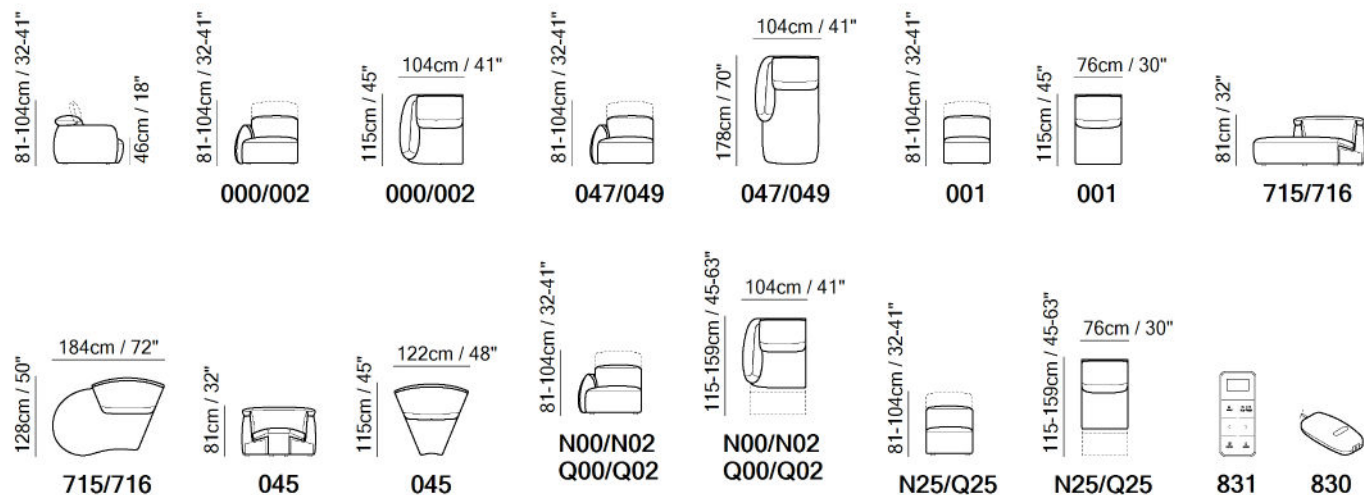

SCHEMATICS

COMPOSITION EXAMPLES