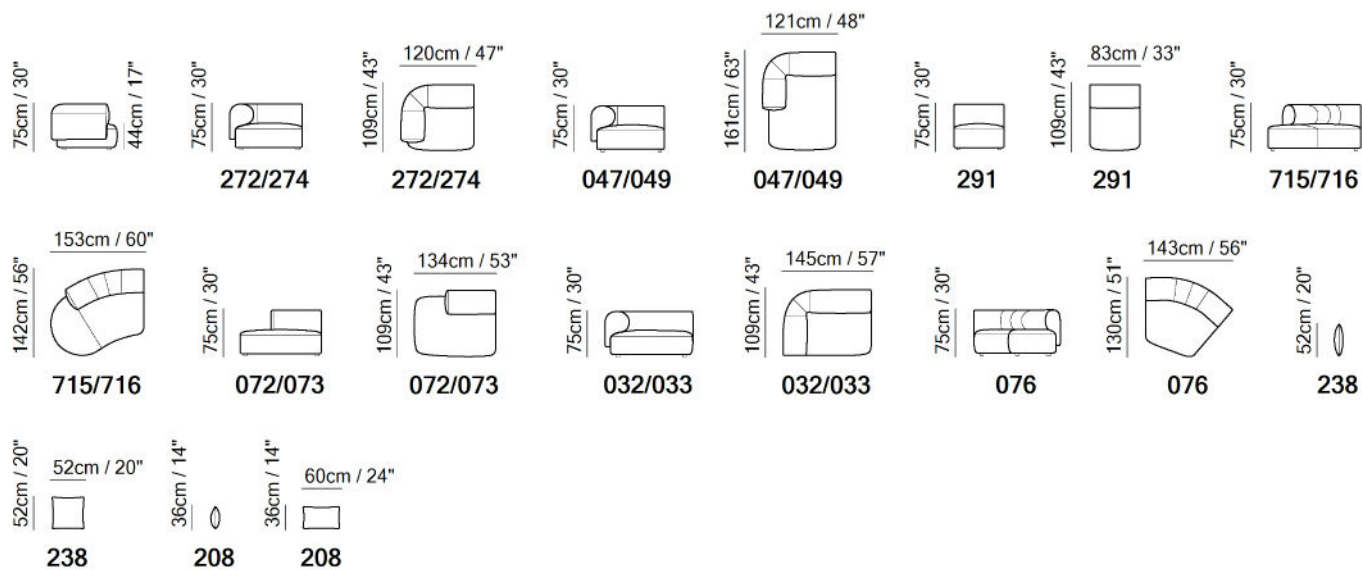

SCHEMATICS

COMPOSITION EXAMPLES