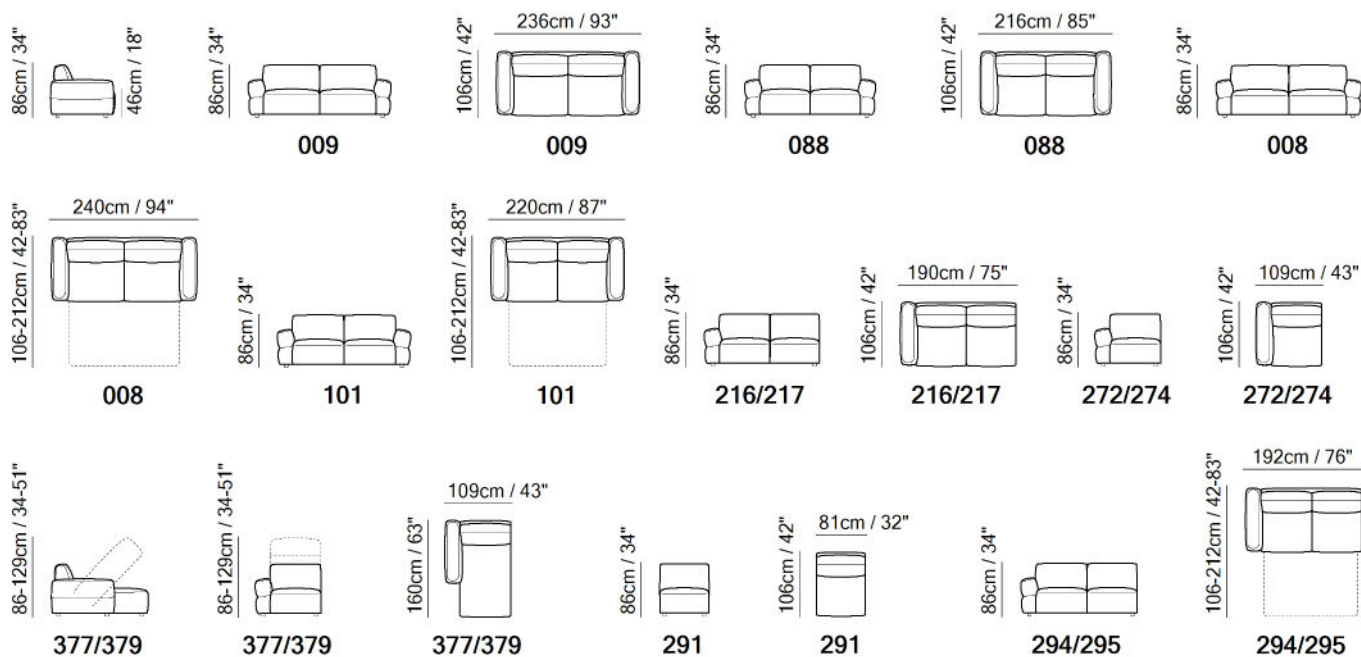

SCHEMATICS

COMPOSITION EXAMPLES