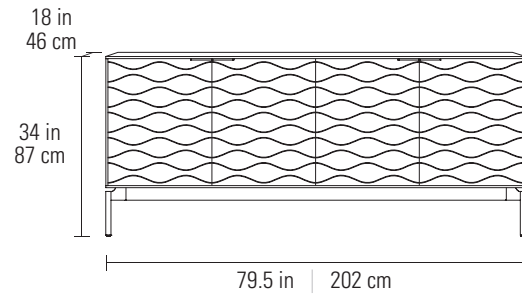

## 7629 CREDENZA

Dimensions 34H x 79.5 x 18 in  
87H x 202 x 46 cm  
Top Shelf Capacity 150 lbs | 68 kg  
Bottom Shelf Capacity 100 lbs | 45 kg  
Weight 346 lbs | 157 kg

### Interior Compartments (x2)

Dimensions 22.5H x 38 x 16 in  
57H x 97 x 41 cm  
Bottom Shelf Capacity 100 lbs | 45 kg

### Adjustable Shelves (x2)

Adj. Shelf Increments 1.25 in | 32 mm; 7 positions  
Adj. Shelf Capacity 50 lbs | 23 kg

### Adjustable Drawers (x2)

Adj. Drawer Dimensions 5H x 33.5 x 12.5 in  
12.5H x 86.5 x 32.5 cm  
Adj. Drawer Capacity 25 lbs | 11 kg

OCEAN & BRUSHED BRASS

Ripple cabinets are available in two finishes—Stone and Ocean—and two base options—Brushed Brass and Brushed Carbon.