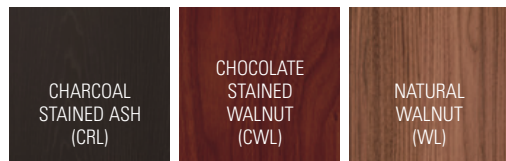

1196 END TABLE

- The table's size is designed to align with the depth of a sofa
- Open on both sides, great for floating in a room
- Satin-etched glass top and shelf
- Divided center compartment can conceal a power strip
- A wire-management opening connects divided compartment for cable routing

Dimensions	23.75H x 14 x 30 in 60.5H x 35.5 x 76.5
Top Panel Capacity	50 lbs | 23 kg
Shelf Clearance	12 in | 30.5 cm
Bottom Shelf Capacity	50 lbs | 23 kg
Weight	39.5 lbs | 18 kg