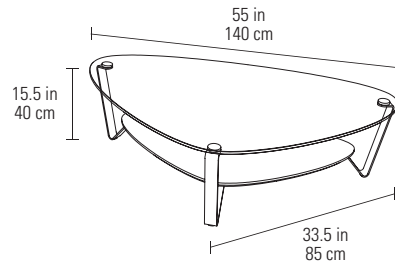

DINNO™ TABLES

BDI

DINO™

DESIGN **LOUIS A. LARA**

The popular Dino table has been refreshed for a new generation. With its soft triangular design, Dino is a welcoming and comfortable shape for use with oddly-shaped seating areas or sectionals. The collection's grey-tinted glass top surface is affixed to brushed metal legs, secured to the floating lower shelf. Available in five finishes.

1363 LARGE COFFEE TABLE

Dimensions 15.5H x 55 x 33.5 in
40H x 140 x 85 cm
Shelf Clearance 8.75 in | 22.5 cm
Weight 85 lbs | 39 kg

1364 SMALL COFFEE TABLE

Dimensions 15.5H x 44 x 27 in
40H x 112 x 68 cm
Shelf Clearance 8.75 in | 22.5 cm
Weight 55 lbs | 25 kg

1367 END TABLE

Dimensions 21H x 29 x 21.5 in
53.5H x 74 x 54 cm
Shelf Clearance 11.25 in | 29 cm
Weight 37 lbs | 17 kg

Dino Large Coffee Table 1363 with End Table 1367 in Natural Walnut

Dino Large Coffee Table 1364 with End Table 1367 in Toasted Oak