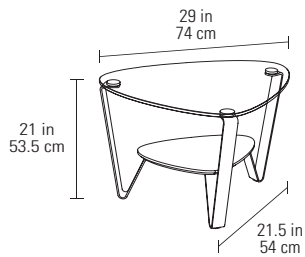

1363 LARGE COFFEE TABLE

Dimensions 15.5H x 55 x 33.5 in
40H x 140 x 85 cm
Shelf Clearance 8.75 in | 22.5 cm
Weight 85 lbs | 39 kg

1364 SMALL COFFEE TABLE

Dimensions 15.5H x 44 x 27 in
40H x 112 x 68 cm
Shelf Clearance 8.75 in | 22.5 cm
Weight 55 lbs | 25 kg

1367 END TABLE

Dimensions 21H x 29 x 21.5 in
53.5H x 74 x 54 cm
Shelf Clearance 11.25 in | 29 cm
Weight 37 lbs | 17 kg

Dino Large Coffee Table 1363 with End Table 1367 in Natural Walnut

Dino Large Coffee Table 1364 with End Table 1367 in Toasted Oak