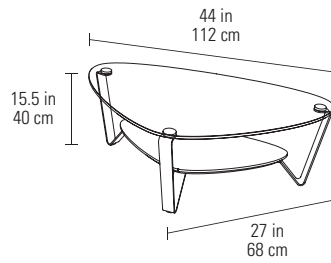

DINNO™ TABLES

BDI

DINO™

DESIGN **LOUIS A. LARA**

The popular Dino table has been refreshed for a new generation. With its soft triangular design, Dino is a welcoming and comfortable shape for use with oddly-shaped seating areas or sectionals. The collection's grey-tinted glass top surface is affixed to brushed metal legs, secured to the floating lower shelf. Available in five finishes.

1363 LARGE COFFEE TABLE

Dimensions 15.5H x 55 x 33.5 in
40H x 140 x 85 cm
Shelf Clearance 8.75 in | 22.5 cm
Weight 85 lbs | 39 kg

1364 SMALL COFFEE TABLE

Dimensions 15.5H x 44 x 27 in
40H x 112 x 68 cm
Shelf Clearance 8.75 in | 22.5 cm
Weight 55 lbs | 25 kg

1367 END TABLE

Dimensions 21H x 29 x 21.5 in
53.5H x 74 x 54 cm
Shelf Clearance 11.25 in | 29 cm
Weight 37 lbs | 17 kg

Dino Large Coffee Table 1363 with End Table 1367 in Natural Walnut

Dino Large Coffee Table 1364 with End Table 1367 in Toasted Oak