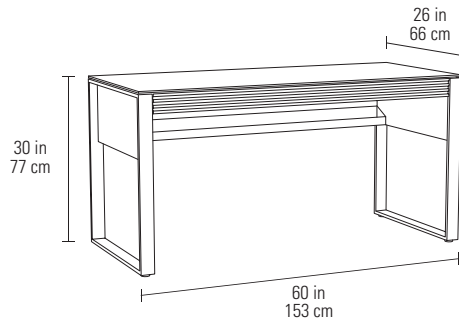

CORRIDOR® DESK

BD

CORRIDOR® DESK

DESIGN **MATTHEW WEATHERLY**

6501 DESK

A welcome addition to the popular Corridor Office family, the 6501 Desk is ideally-sized for home and small office use.

Dimensions 30H x 60 x 26 in | 77H x 153 x 66 cm
Weight 137 lbs | 62 kg

The drawer's face flips down to reveal a fully-lined keyboard drawer, serving as a mousepad and keeping contents secure. Two side compartments keep smaller items from rolling around.

6501 Desk pairs perfectly with the Corridor Mobile File Pedestal and Multifunction Cabinet