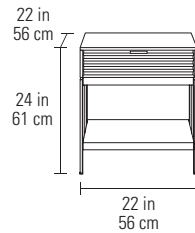

## 1172 COFFEE TABLE

Dimensions	16H x 50 x 26 in 41H x 127 x 66 cm
Capacity	50 lbs   23 kg
Drawer Capacity	20 lbs   9 kg
Weight	137 lbs   62 kg

## 1173 CONSOLE TABLE

Recommended TV Size	up to 65"
Dimensions	30H x 60 x 16 in 77H x 153 x 41 cm
Capacity	100 lbs   45 kg
Drawer Capacity	20 lbs   9 kg
Weight	128 lbs   58 kg

## 1176 END TABLE

Dimensions	24H x 22 x 22 in 61H x 56 x 56 cm
Capacity	100 lbs   45 kg
Drawer Capacity	20 lbs   9 kg
Weight	70 lbs   32 kg

**LOW PROFILE**

Slim drawer pulls provide access to two full-depth drawers on the coffee table and console, one on the end table.