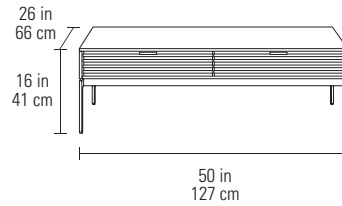

## 1172 COFFEE TABLE

Dimensions	16H x 50 x 26 in 41H x 127 x 66 cm
Capacity	50 lbs   23 kg
Drawer Capacity	20 lbs   9 kg
Weight	137 lbs   62 kg

## 1173 CONSOLE TABLE

Recommended TV Size	up to 65"
Dimensions	30H x 60 x 16 in 77H x 153 x 41 cm
Capacity	100 lbs   45 kg
Drawer Capacity	20 lbs   9 kg
Weight	128 lbs   58 kg

## 1176 END TABLE

Dimensions	24H x 22 x 22 in 61H x 56 x 56 cm
Capacity	100 lbs   45 kg
Drawer Capacity	20 lbs   9 kg
Weight	70 lbs   32 kg

**LOW PROFILE**

Slim drawer pulls provide access to two full-depth drawers on the coffee table and console, one on the end table.