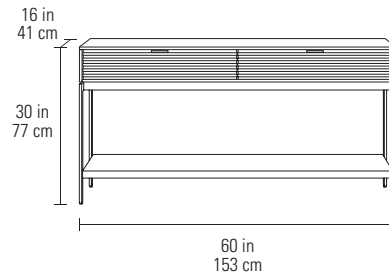

## 1172 COFFEE TABLE

Dimensions	16H x 50 x 26 in 41H x 127 x 66 cm
Capacity	50 lbs   23 kg
Drawer Capacity	20 lbs   9 kg
Weight	137 lbs   62 kg

## 1173 CONSOLE TABLE

Recommended TV Size	up to 65"
Dimensions	30H x 60 x 16 in 77H x 153 x 41 cm
Capacity	100 lbs   45 kg
Drawer Capacity	20 lbs   9 kg
Weight	128 lbs   58 kg

## 1176 END TABLE

Dimensions	24H x 22 x 22 in 61H x 56 x 56 cm
Capacity	100 lbs   45 kg
Drawer Capacity	20 lbs   9 kg
Weight	70 lbs   32 kg

**LOW PROFILE**

Slim drawer pulls provide access to two full-depth drawers on the coffee table and console, one on the end table.