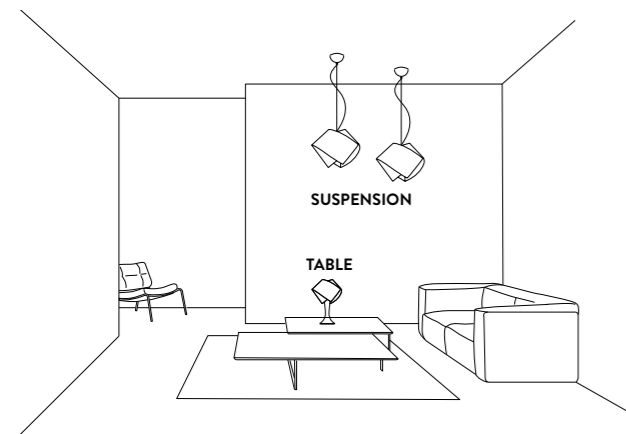

PRODUCT / PRODOTTO	DIMENSIONS / MISURE	COLOUR / COLORE	CODE / CODICE
SUSPENSION Bulbs E27: 1 X 12W LED Filament Dimmable with: Dimmable bulbs Made of: Opalflex® Weight: net Kg 1,10 - gross Kg 2 Package: 41 x 41 x h. 41cm		ARLECCHINO	GEMSM00ARL01T000000EU
		MULTICOLOR	GEMSM00MCL01T000000EU
		GOLD	GEMSM00GLD01T000000EU
		ORANGE	GEMSM00ORG01T000000EU
		YELLOW	GEMSM00YLW01T000000EU
		GREEN	GEMSM00GRN01T000000EU
		BLUE	GEMSM00BLU01T000000EU
DAFNE	GEMSM00DFN01T000000EU		
TABLE LAMP S Bulbs E14: 1 X 6W LED Filament Made of: Opalflex® With: White steel base Weight: net Kg 0,50 - gross Kg 0,70 Package: 25 x 23,5 x h. 35 cm		ARLECCHINO	GEMTS00ARL0000000000EU
		MULTICOLOR	GEMTS00MCL0000000000EU
		ORANGE	GEMTS00ORG0000000000EU
		YELLOW	GEMTS00YLW0000000000EU
		GREEN	GEMTS00GRN0000000000EU
		BLUE	GEMTS00BLU0000000000EU

PRODUCT / PRODOTTO	DIMENSIONS / MISURE	COLOUR / COLORE	CODE / CODICE
SUSPENSION Bulbs E27: 1 X 12W LED Filament Dimmable with: Dimmable bulbs Made of: Lentiflex® Weight: net Kg 1,10 - gross Kg 2 Package: 41 x 41 x h. 41cm		PRISMA	GEMSM00PRS01T000000EU
		AMBER	GEMSM00AMB01T000000EU
		AMETHYST	GEMSM00AMT01T000000EU
		EMERALD	GEMSM00EMD01T000000EU
		GOLD	GEMSM00PRG01T000000EU
TABLE LAMP S Bulbs E14: 1 X 6W LED Filament Made of: Lentiflex® With: White steel base Weight: net Kg 0,50 - gross Kg 0,70 Package: 25 x 23,5 x h. 35 cm		PRISMA	GEMTS00PRS0000000000EU
		AMBER	GEMTS00AMB0000000000EU
		AMETHYST	GEMTS00AMT0000000000EU
		EMERALD	GEMTS00EMD0000000000EU
		GOLD	GEMTS00PRG0000000000EU

GEMMY ENTIRE COLLECTION

CANOPY DETAILS

GEMMY SUSPENSION
 Ø10 cm x h. 5,5 cm (Ø 4" x h. 2")
 6m. cable kit must be ordered with lamp purchase
Kit Cavi da 6m da richiedere tassativamente in fase di ordine
 Kit di installazione multipla su richiesta
Multiple installation kit on request