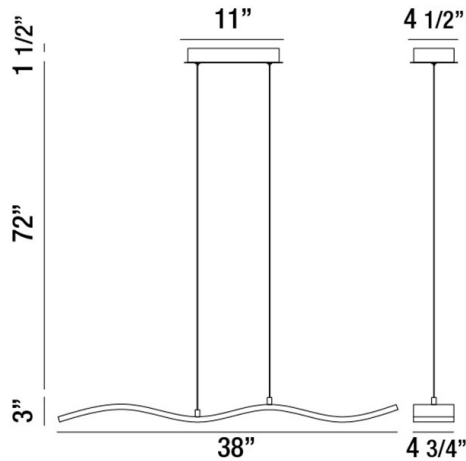

HIGH TIDE, 38" LINEAR PENDANT

PRODUCT DETAILS

No.	:	31806-015
Product Color	:	BLACK
Product Material	:	METAL
Shade / Accent Colour	:	FROSTED
Shade / Accent Material	:	ACRYLIC
Length	:	38"
Width	:	4.75"
Height	:	3"
Overall Height	:	76.5"
Weight	:	7.3lbs

LIGHT SOURCE DETAILS

Light Source Type	:	INTEGRATED LED
Input Voltage	:	120V
Bulb Voltage	:	120V
Socket Type	:	LED
Total Wattage	:	25W
Delivered Lumens	:	2100lm
Kelvin	:	3000K
CRI	:	90+
Dimmable	:	Yes

OPTIONS AVAILABLE

ITEM NO.	FINISH	SHADE
31806-015	BLACK	FROSTED

TECHNICAL DETAILS

Light Direction	:	Down
Hanging Support Type	:	AIRCRAFT CABLE
Hanging Support Length	:	72"
Canopy / Backplate Length	:	11"
Canopy / Backplate Height	:	1.5"
Canopy / Backplate Width	:	4.5"
Adjustable Lamp Head	:	No
Approval	:	